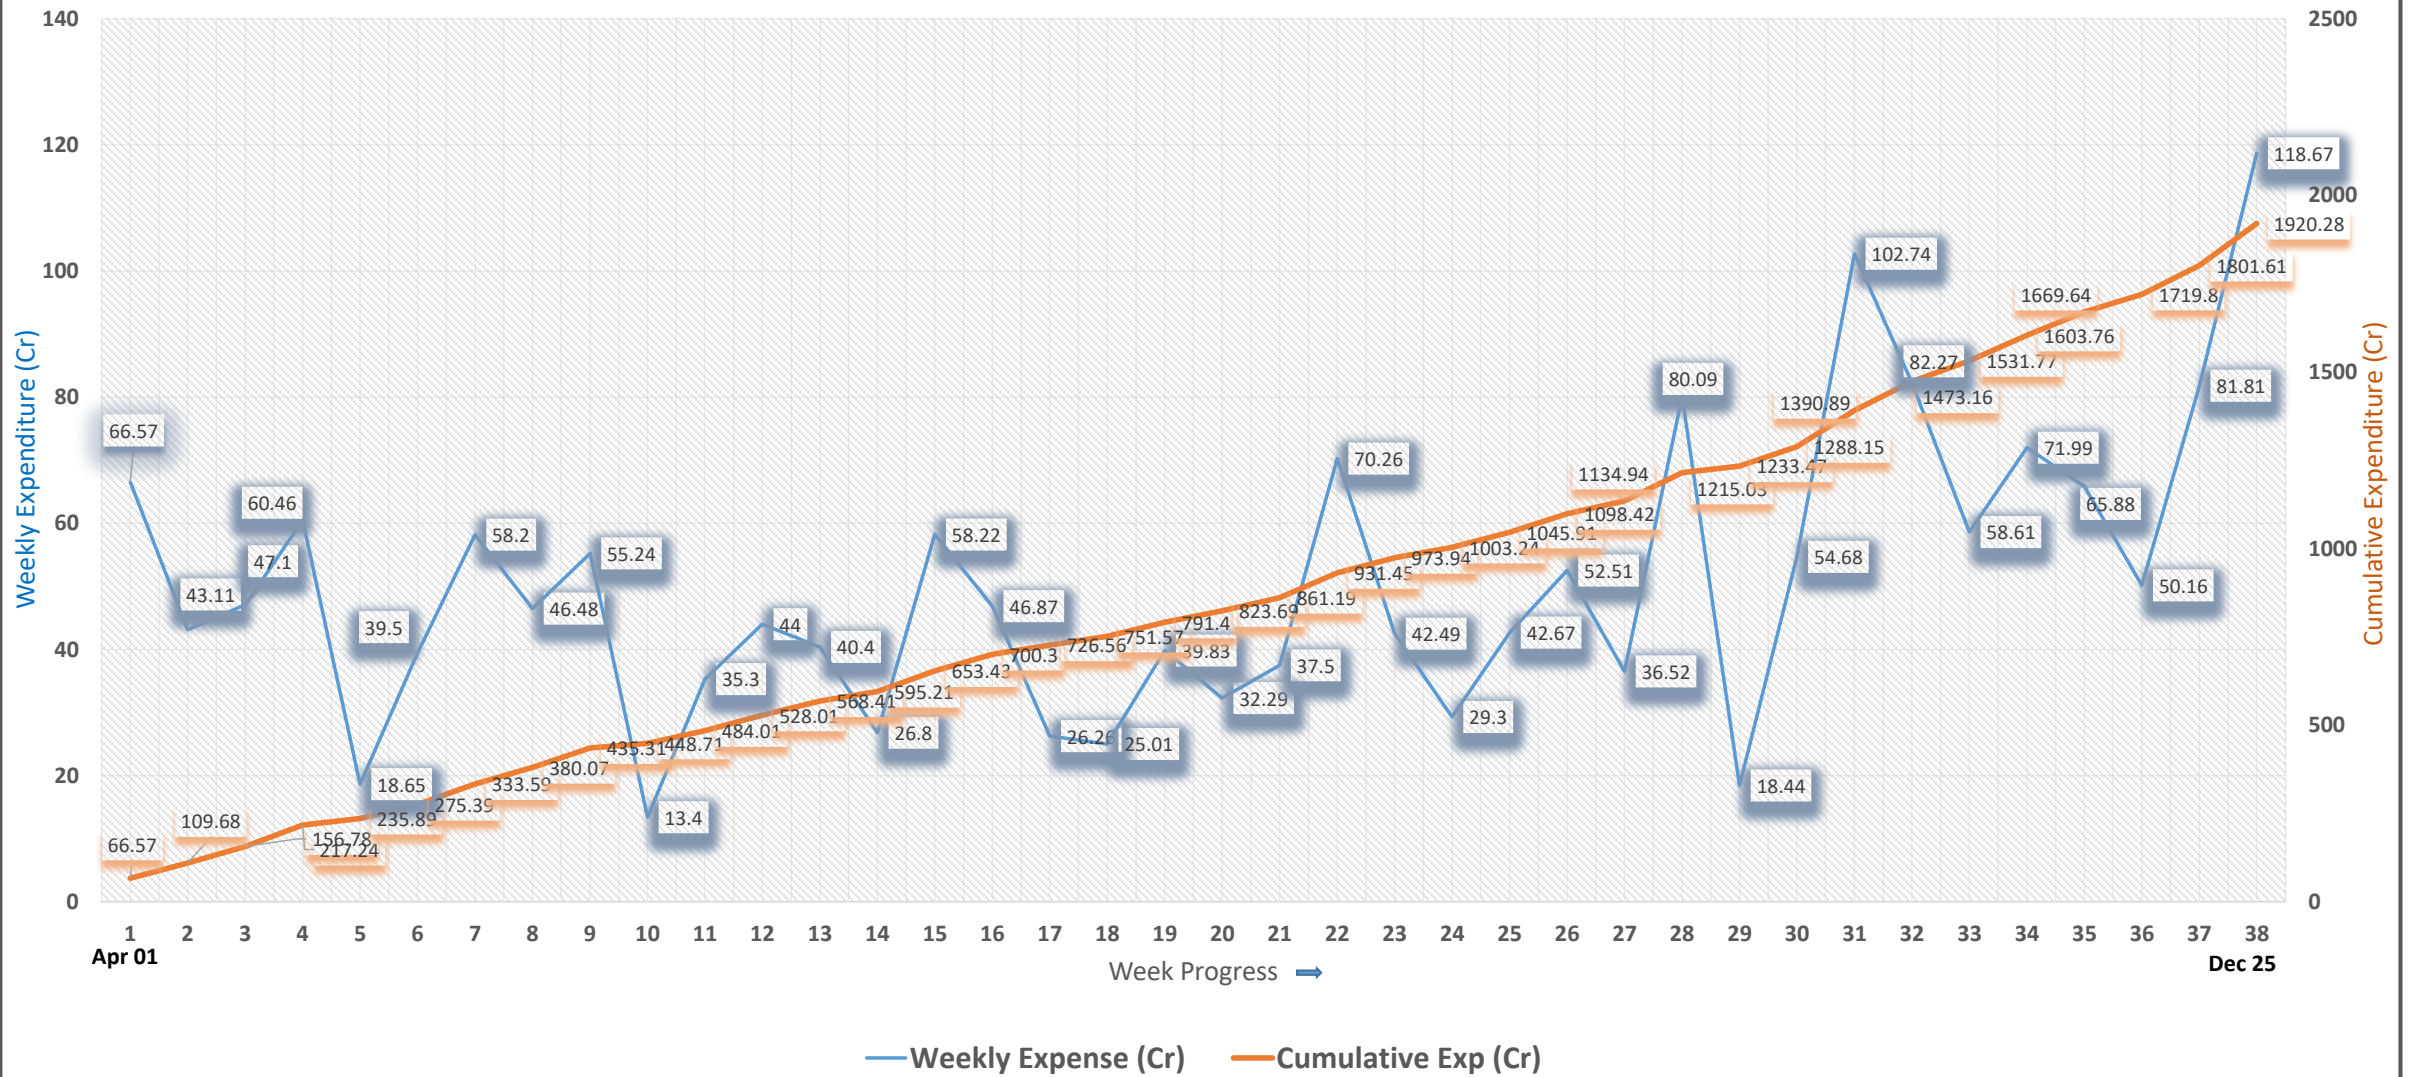

JJM - Weekly and Cumulative Expenses (2022-23)

### Cumulative Exp (Cr) - Linear Trendline for 2022-23

— Cumulative Exp (Cr)    - - - Linear (Cumulative Exp (Cr))