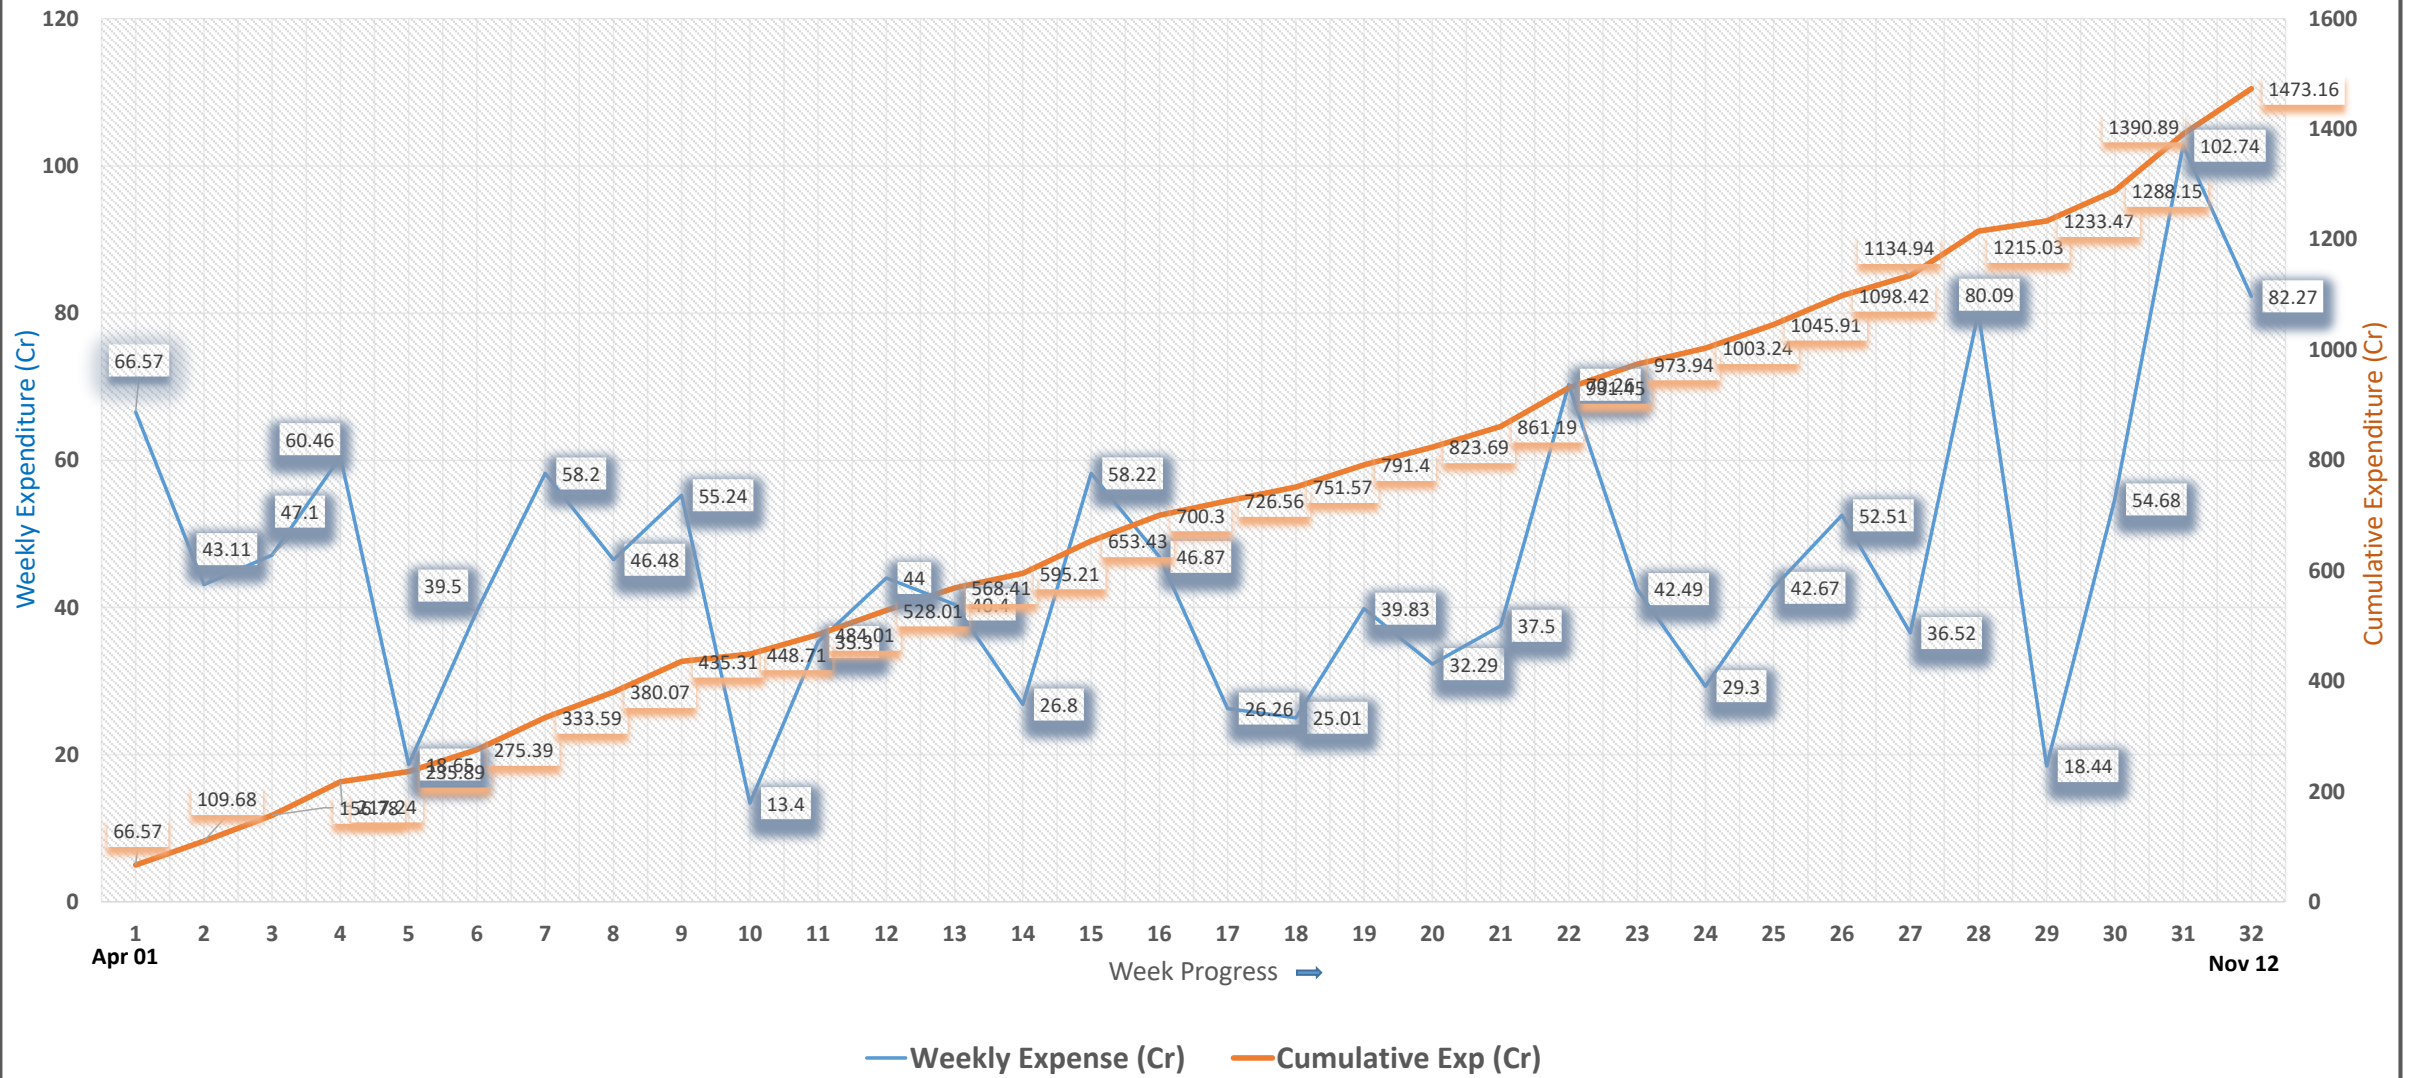

JJM - Weekly and Cumulative Expenses (2022-23)

Cumulative Exp (Cr) - Linear Trendline for 2022-23

— Cumulative Exp (Cr) - - - Linear (Cumulative Exp (Cr))