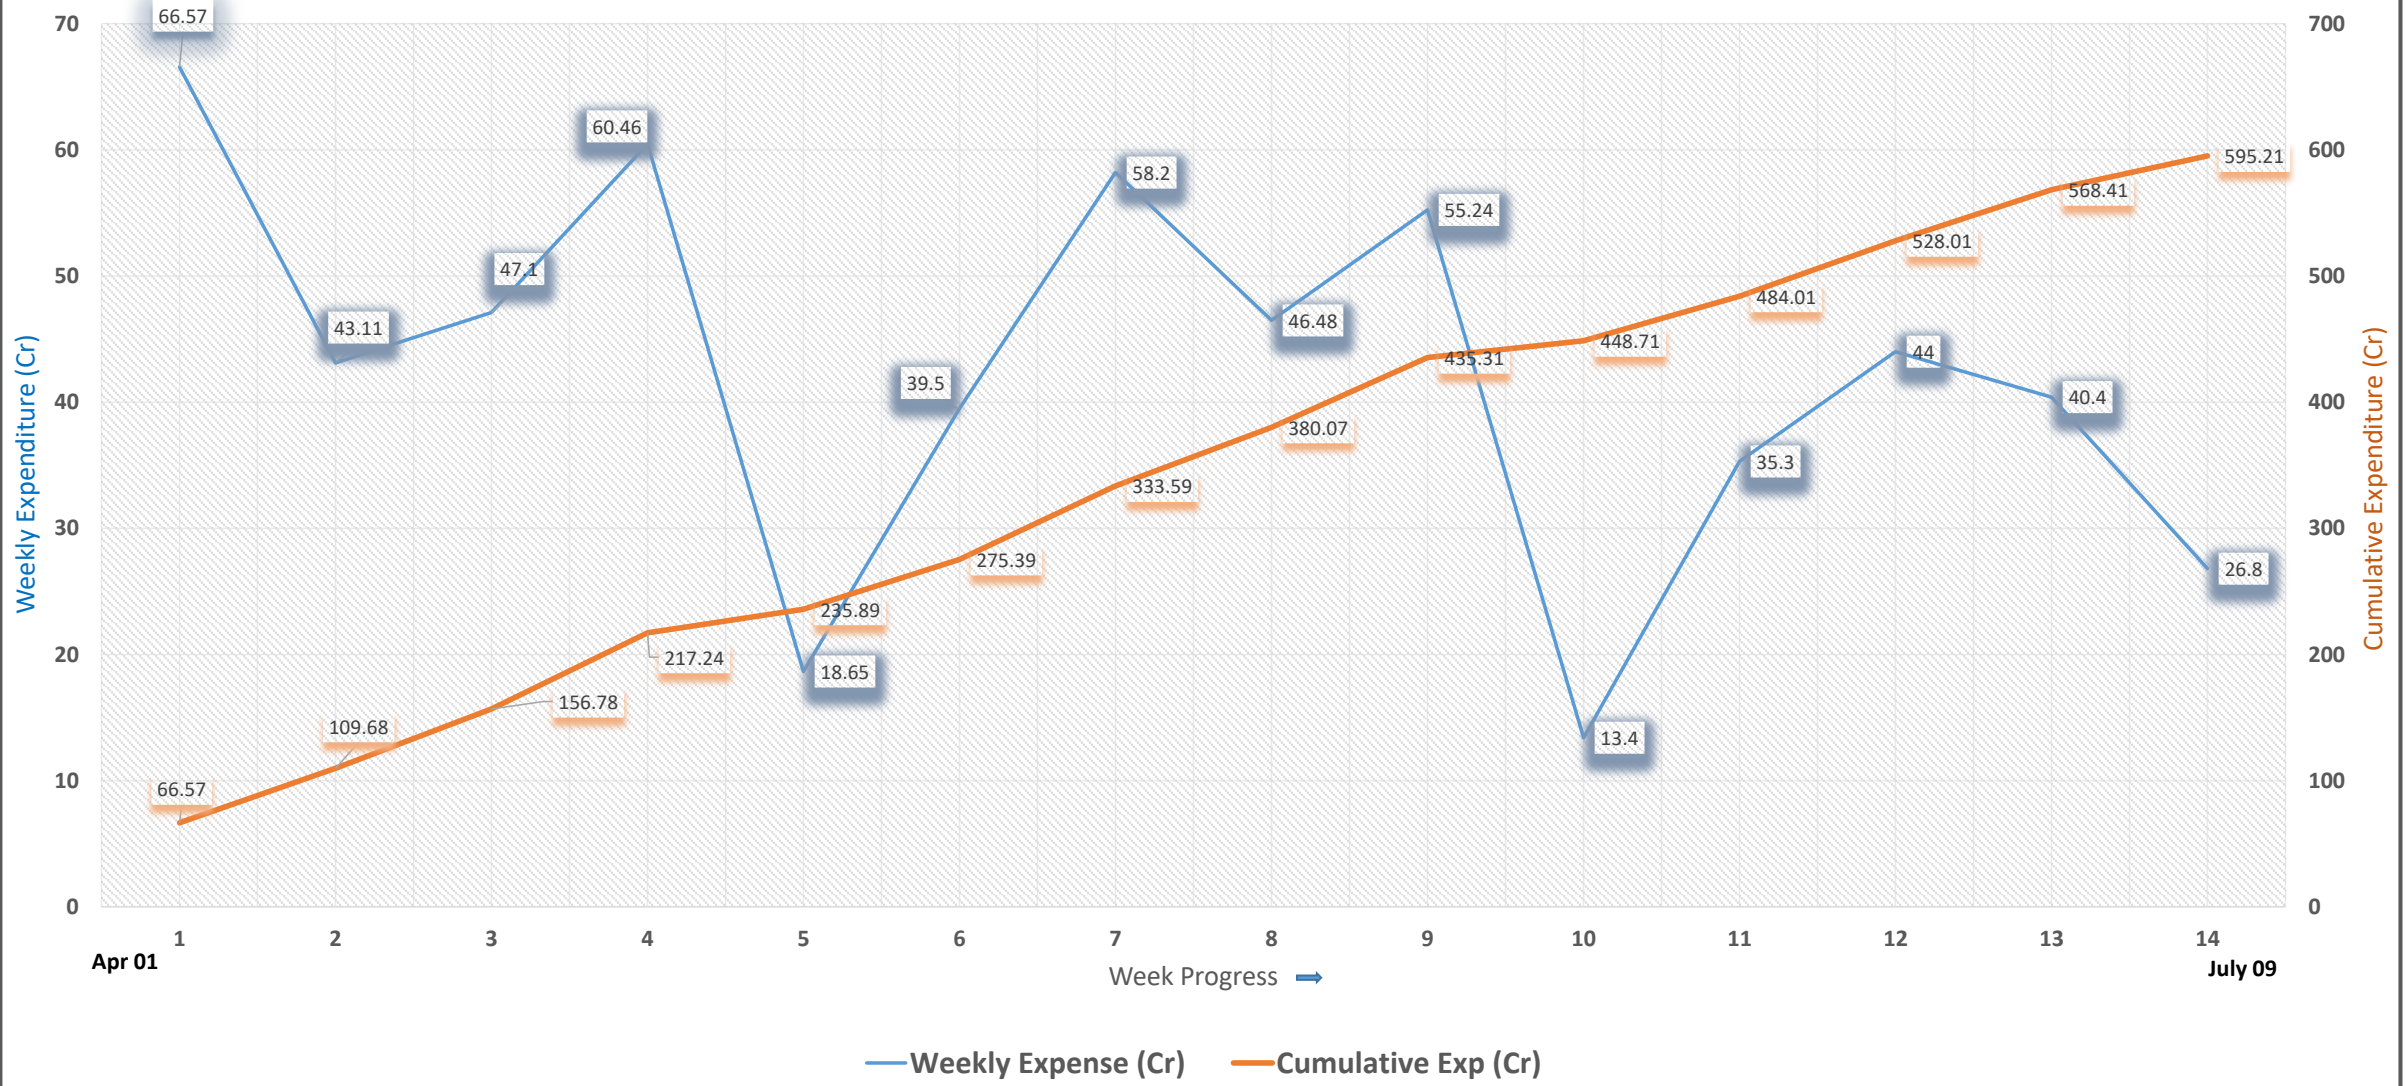

JJM - Weekly and Cumulative Expenses (2022-23)

### Cumulative Exp (Cr) - Linear Trendline for 2022-23

— Cumulative Exp (Cr)    - - - Linear (Cumulative Exp (Cr))