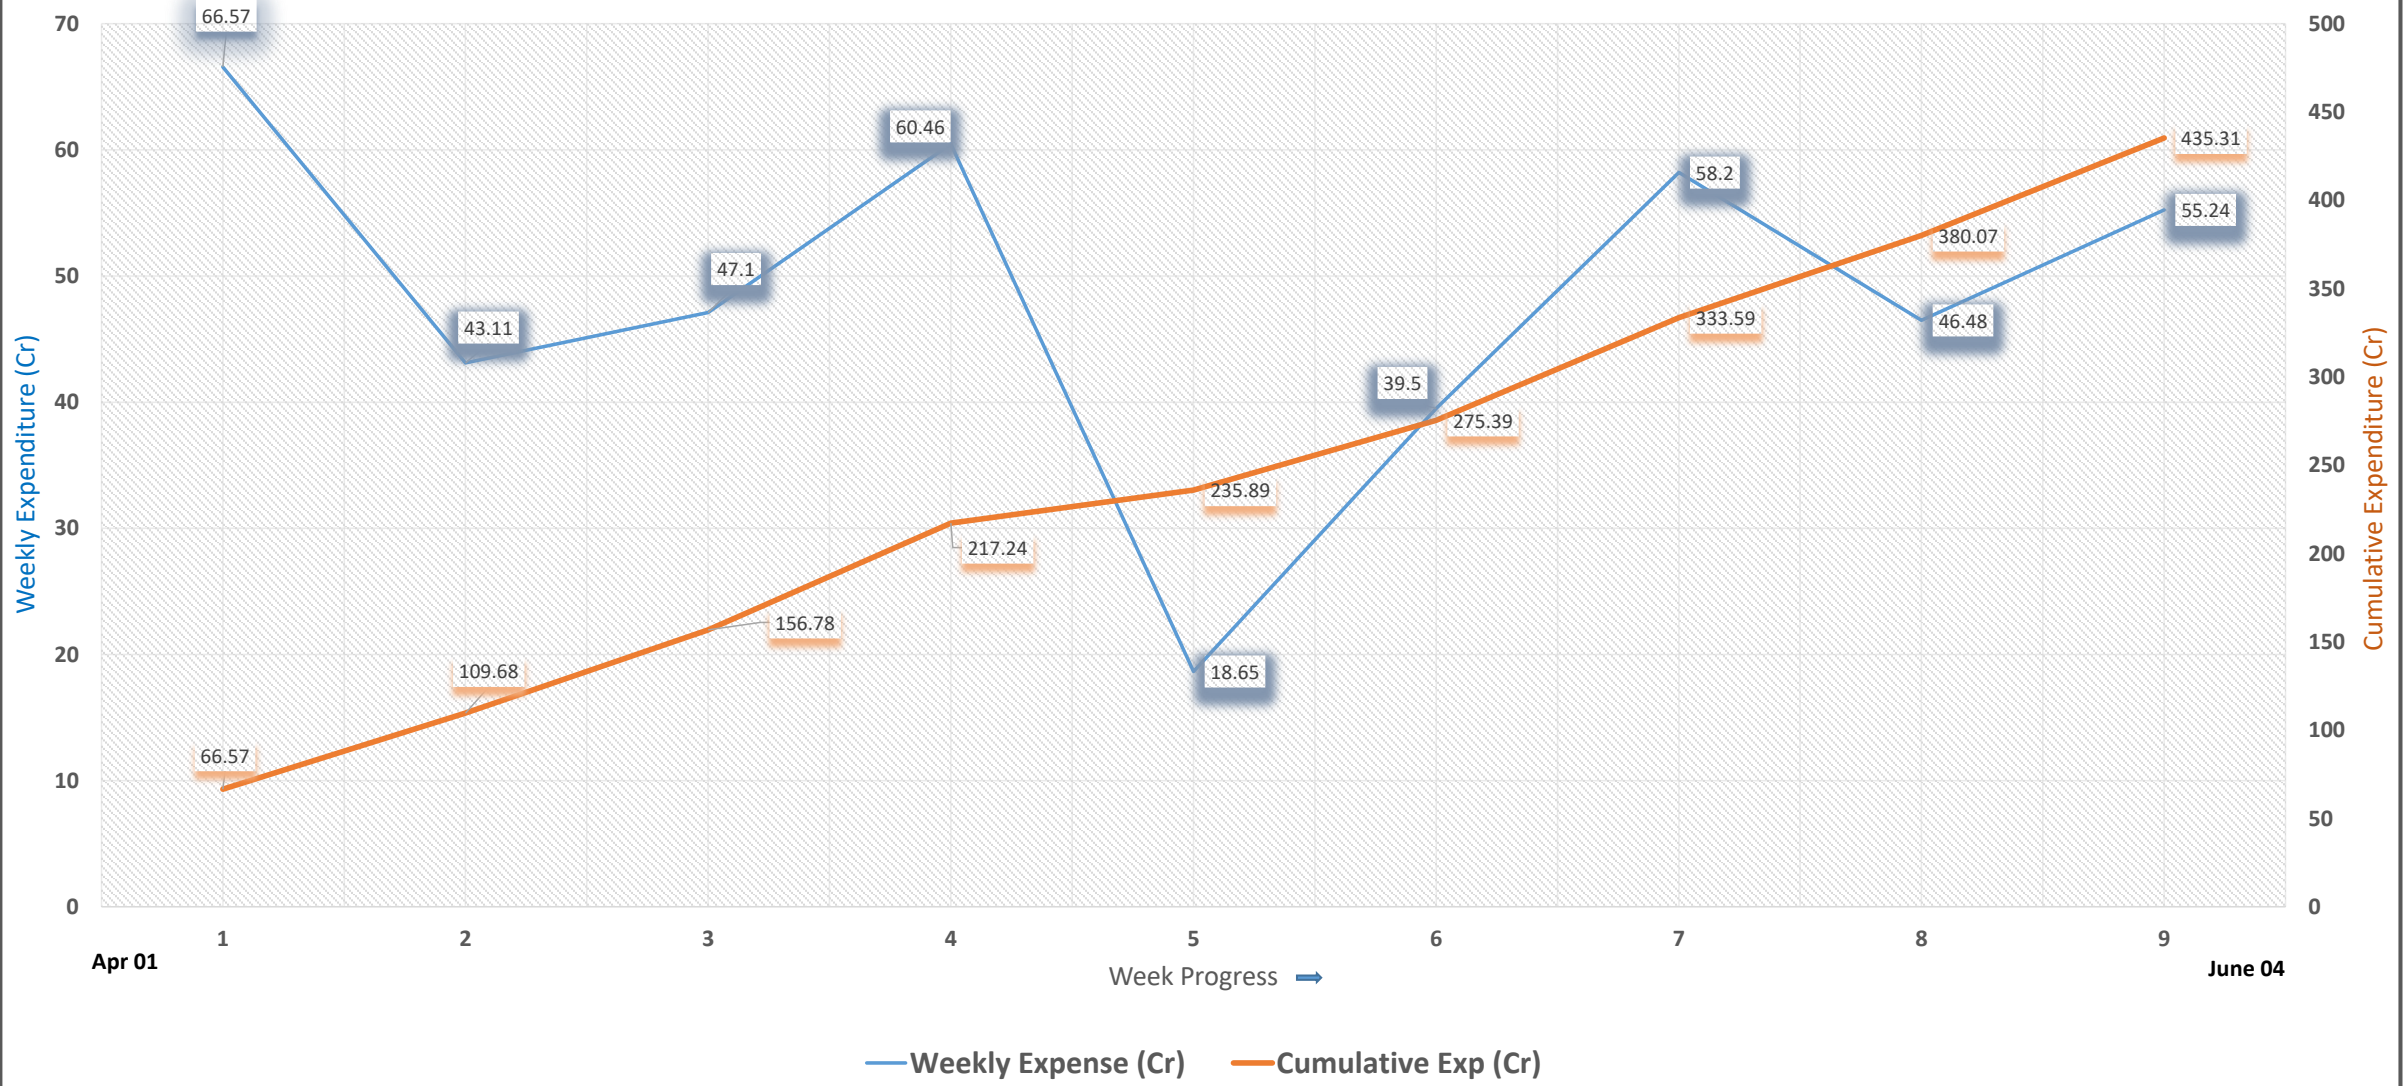

JJM - Weekly and Cumulative Expenses (2022-23)

Cumulative Exp (Cr) - Linear Trendline for 2022-23

Cumulative Exp (Cr) Linear (Cumulative Exp (Cr))