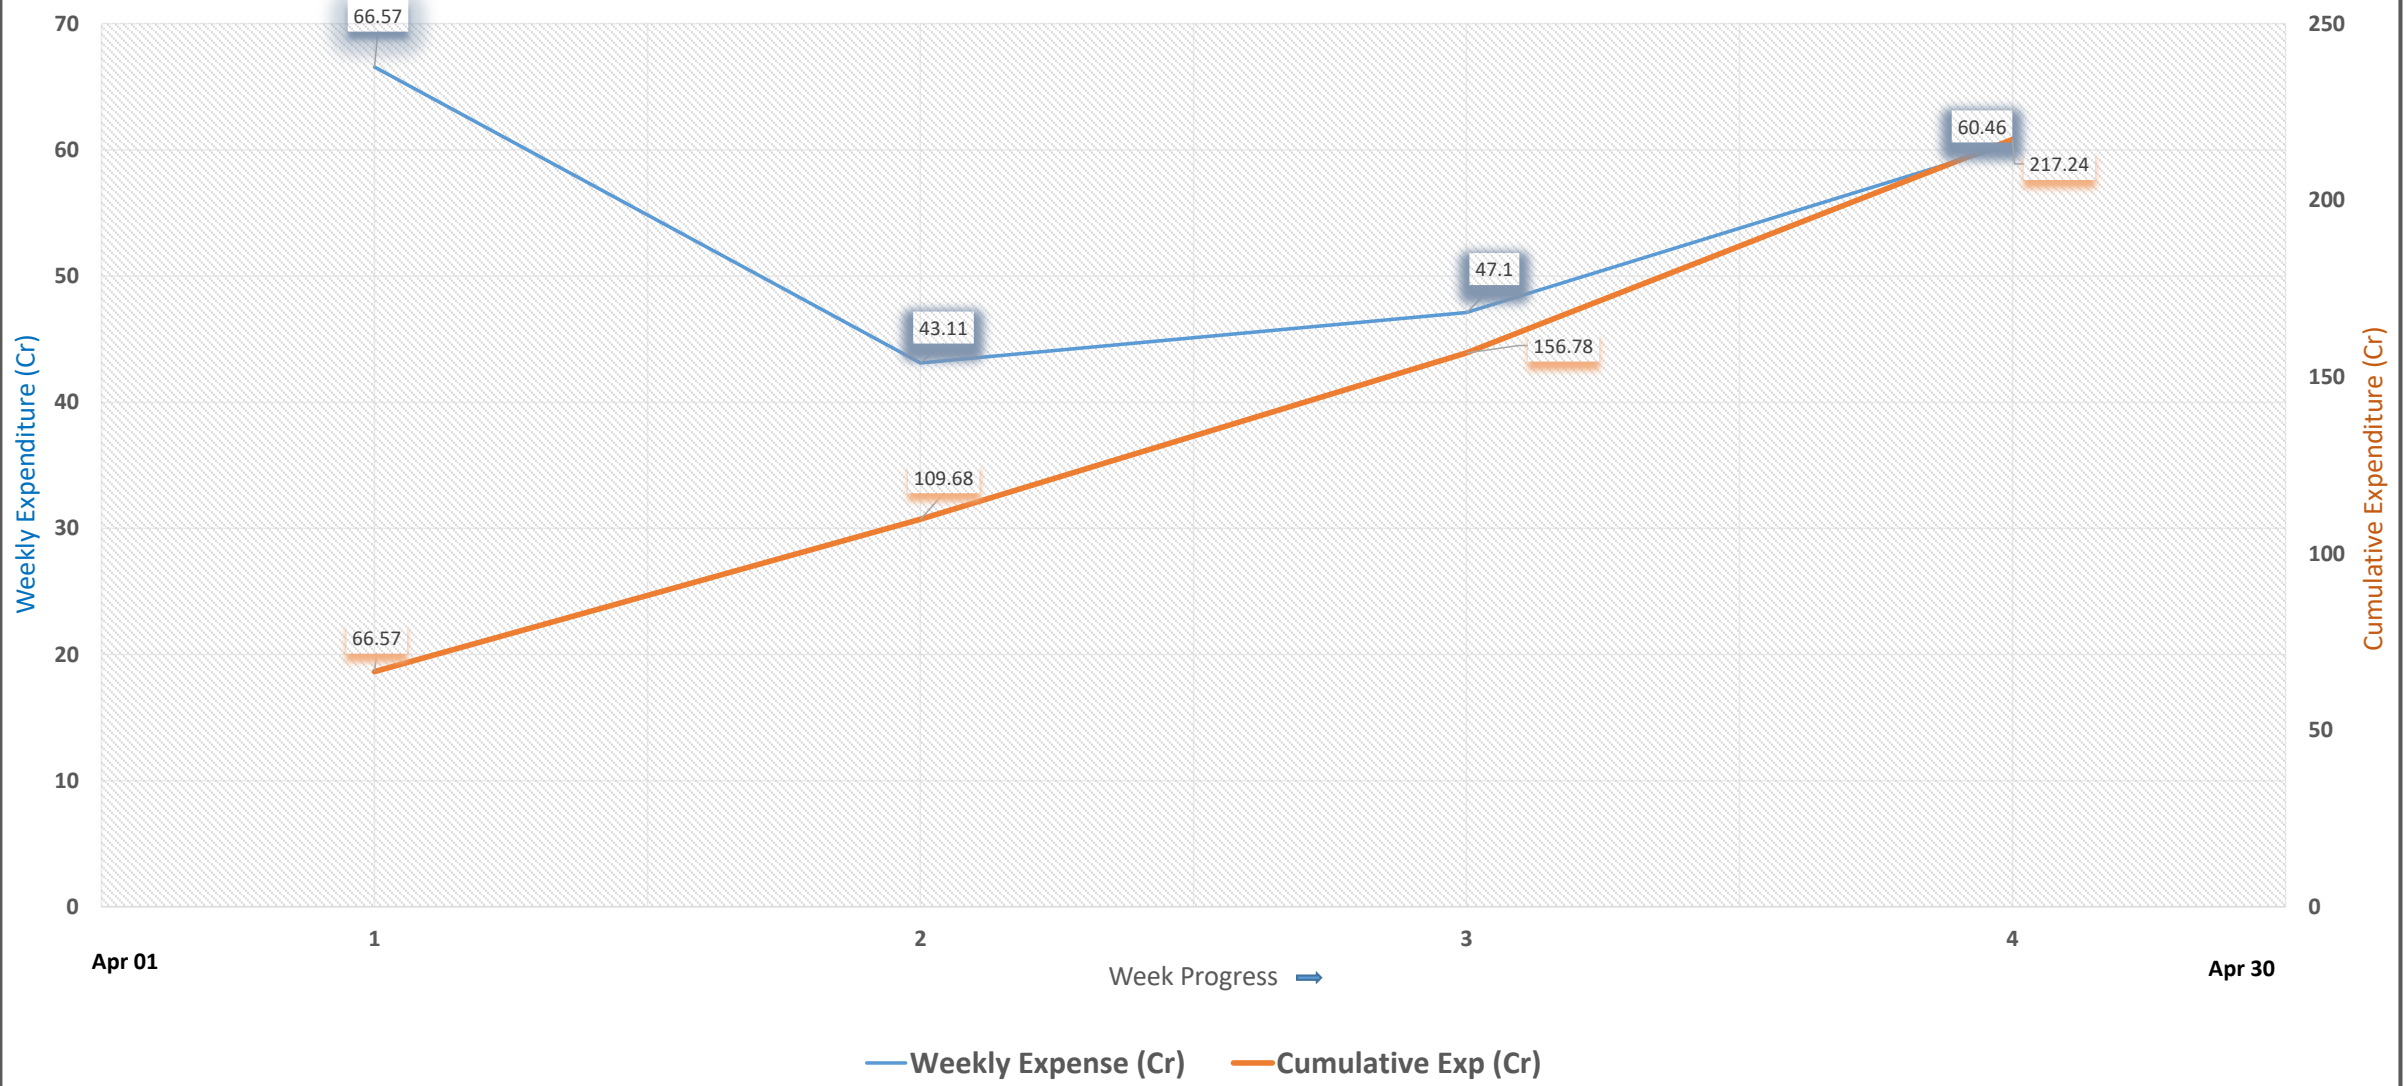

JJM - Weekly and Cumulative Expenses (2022-23)

### Cumulative Exp (Cr) - Linear Trendline for 2022-23

— Cumulative Exp (Cr)    - - - Linear (Cumulative Exp (Cr))