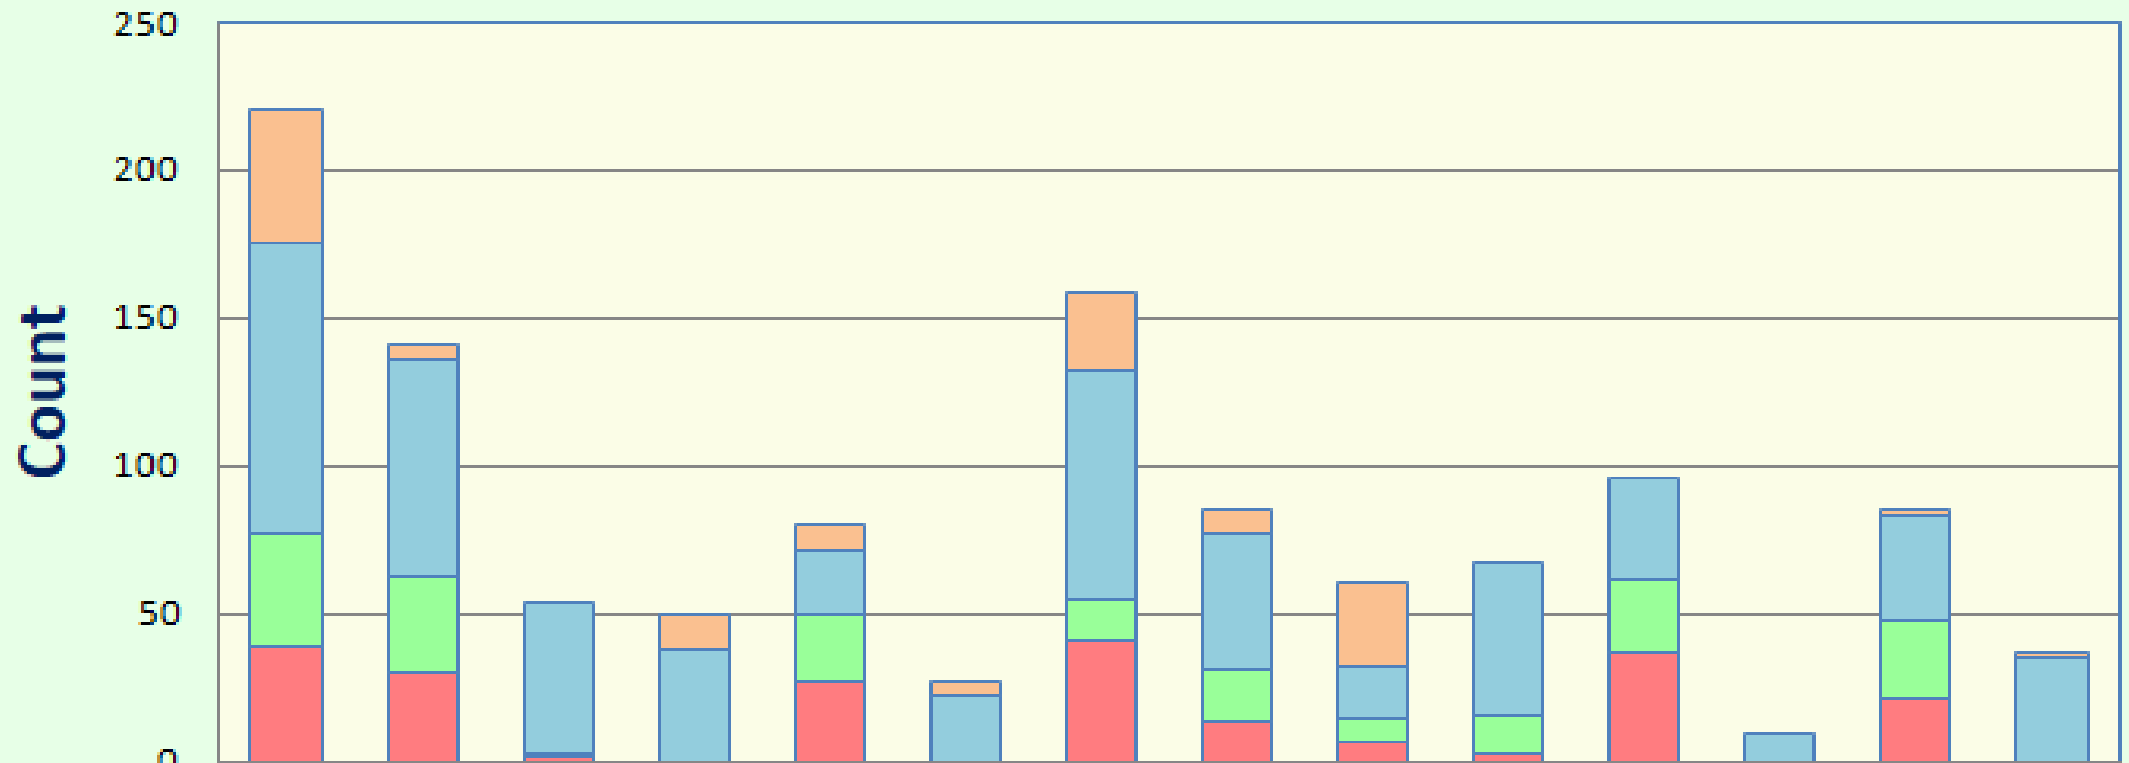

## CLASS OF CONTRACTORS - DISTRICT WISE

	Thiruvananthapuram	Kollam	Pathanamthitta	Alappuzha	Kottayam	Idukki	Ernakulam	Thrissur	Palakkad	Malapuram	Kozhikode	Waynad	Kannur	Kasargod
Class D	46	5	0	12	8	4	27	8	29	0	0	0	2	2
Class C	98	73	51	38	22	23	77	46	17	52	34	10	35	35
Class B	38	33	1	0	23	0	14	17	8	13	25	0	26	0
Class A	39	30	2	0	27	0	41	14	7	3	37	0	22	0